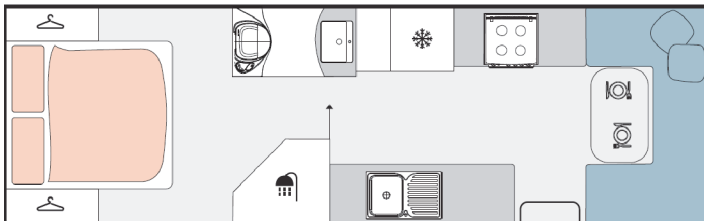

XPS Core System

INDUSTRY LEADING WARRANTY!

07 3208 1133
 enquiries@trackabout.com.au
 3924 Pacific Hwy, Loganholme QLD 4129
 trackabout.com.au

TRACK | ABOUT

BUILT FOR ADVENTURE

TORUS RV